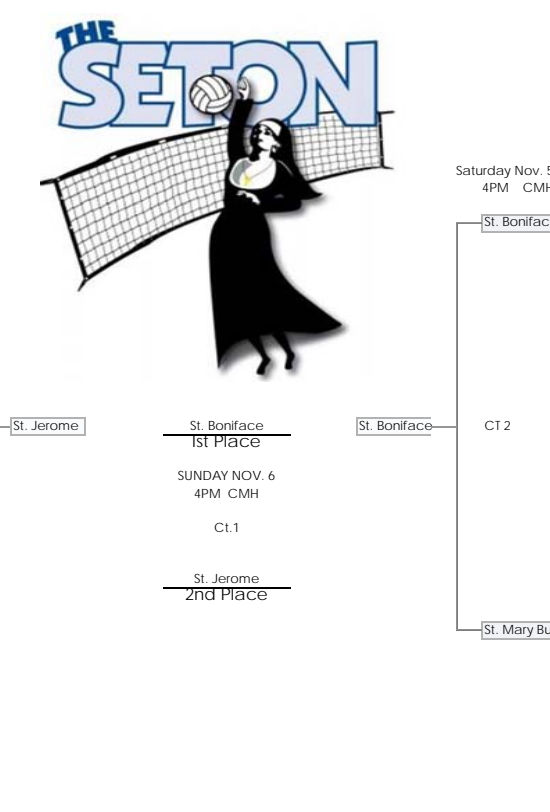

Girls Division 2

Seton Championship Tournament 2011

St. Eugene
CT 2
Nov. 6 4PM
CMH

St. Eugene
3rd Place

St. Mary Burlington
4th Place

St. Mary Burl.
CT 2
Nov 6,
4pm