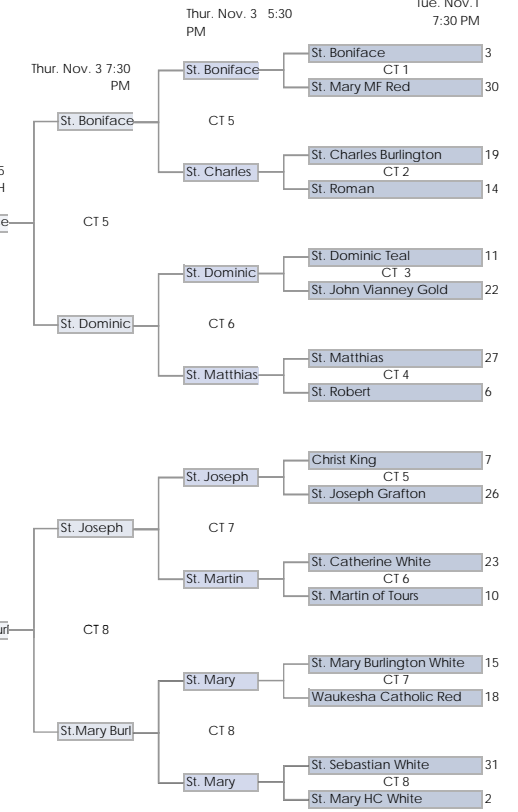

Girls Division 2

Seton Championship Tournament 2011

St. Eugene
CT 2
Nov. 6 4PM
CMH

St. Eugene
3rd Place

St. Mary Burlington
4th Place

St. Mary Burl.
CT 2
Nov 6,
4pm