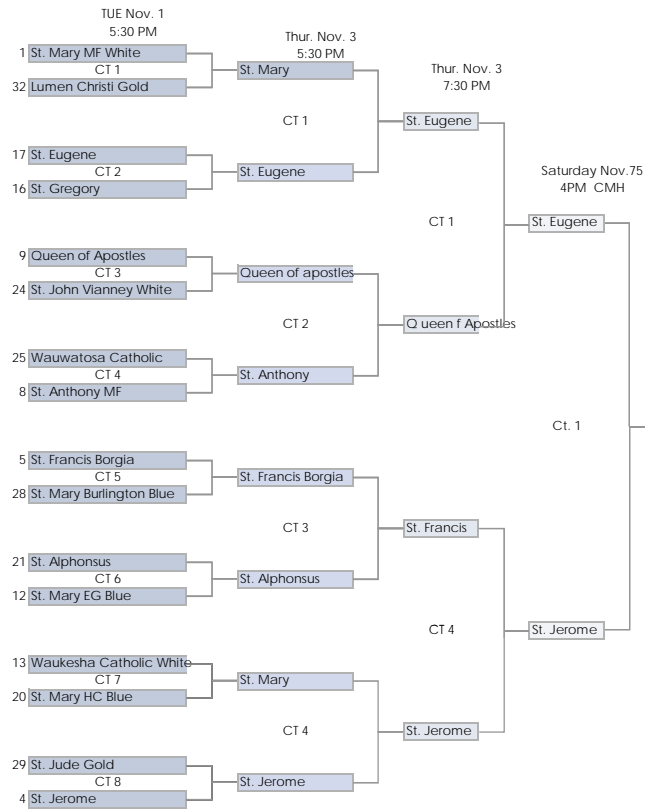

Girls Division 2

Seton Championship Tournament 2011

St. Eugene
CT 2
Nov. 6 4PM
CMH

St. Eugene
3rd Place

St. Mary Burlington
4th Place

St. Mary Burl.
CT 2
Nov 6,
4pm