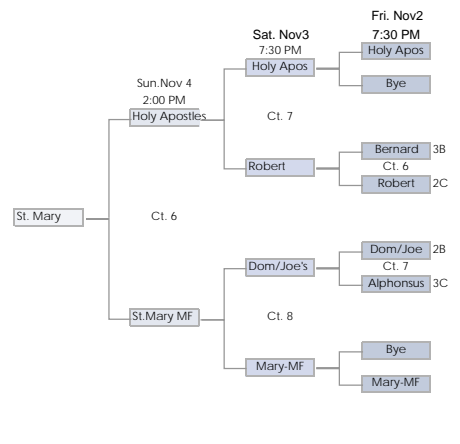

Sunday Nov 4  
4:00 PM  
St. Charles  
Ct. 4

SUNDAY NOV 4 4PM

Wauk Catholic  
1st Place

Ct.3  
St. Mary MF  
2nd Place

St. Charles  
3rd Place

Holy Apostles  
4th Place

Sunday Nov 4  
4:00 PM  
Holy Apos  
Ct.4

St. Mary

Ct. 6

St. Mary MF

Holy Apostles

Ct. 7

Robert

Dom/Joe's

Mary-MF